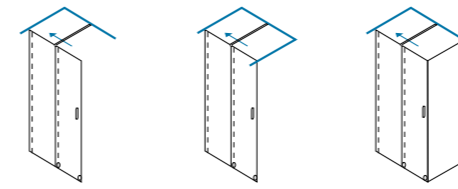

SHOWER ENCLOSURES

WALK IN

WALK IN COULISSANTE
H200 8mm