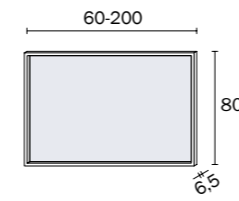

PIRANO

Specchio con telaio in alluminio verniciato. Con luce frontale interno telaio.
Mirror with painted aluminium frame. With frontal light, integrated to the frame.
Espejo con marco de aluminio barnizado. Con luz frontal interno perfil.
Miroir avec cadre en aluminium laqué. Avec éclairage frontale à l'intérieur du cadre.
Spiegel met gelakt aluminium frame. Met frontlicht in frame.
Spiegel mit lackiertem Aluminiumrahmen. Mit Innenrahmen-Frontlicht.

H 80	L	Lumen/mt	Watt	cod.
	60	1700	36	S921010 ...
	70	1700	38	S921015 ...
	80	1700	40	S921020 ...
	90	1700	42	S921025 ...
	100	1700	44	S921030 ...
	110	1700	47	S921035 ...
	120	1700	49	S921040 ...
	130	1700	51	S921045 ...
	140	1700	53	S921050 ...
	160	1700	57	S921060 ...
	180	1700	62	S921070 ...
	200	1700	66	S921080 ...