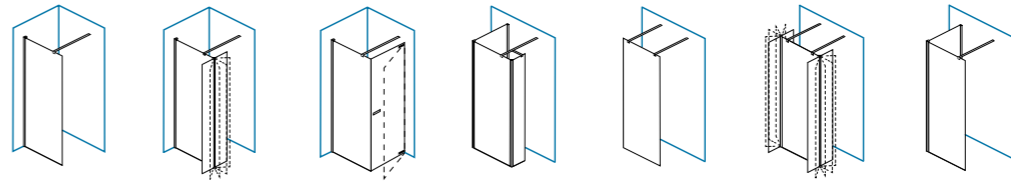

WALK IN
H200 6/8mm